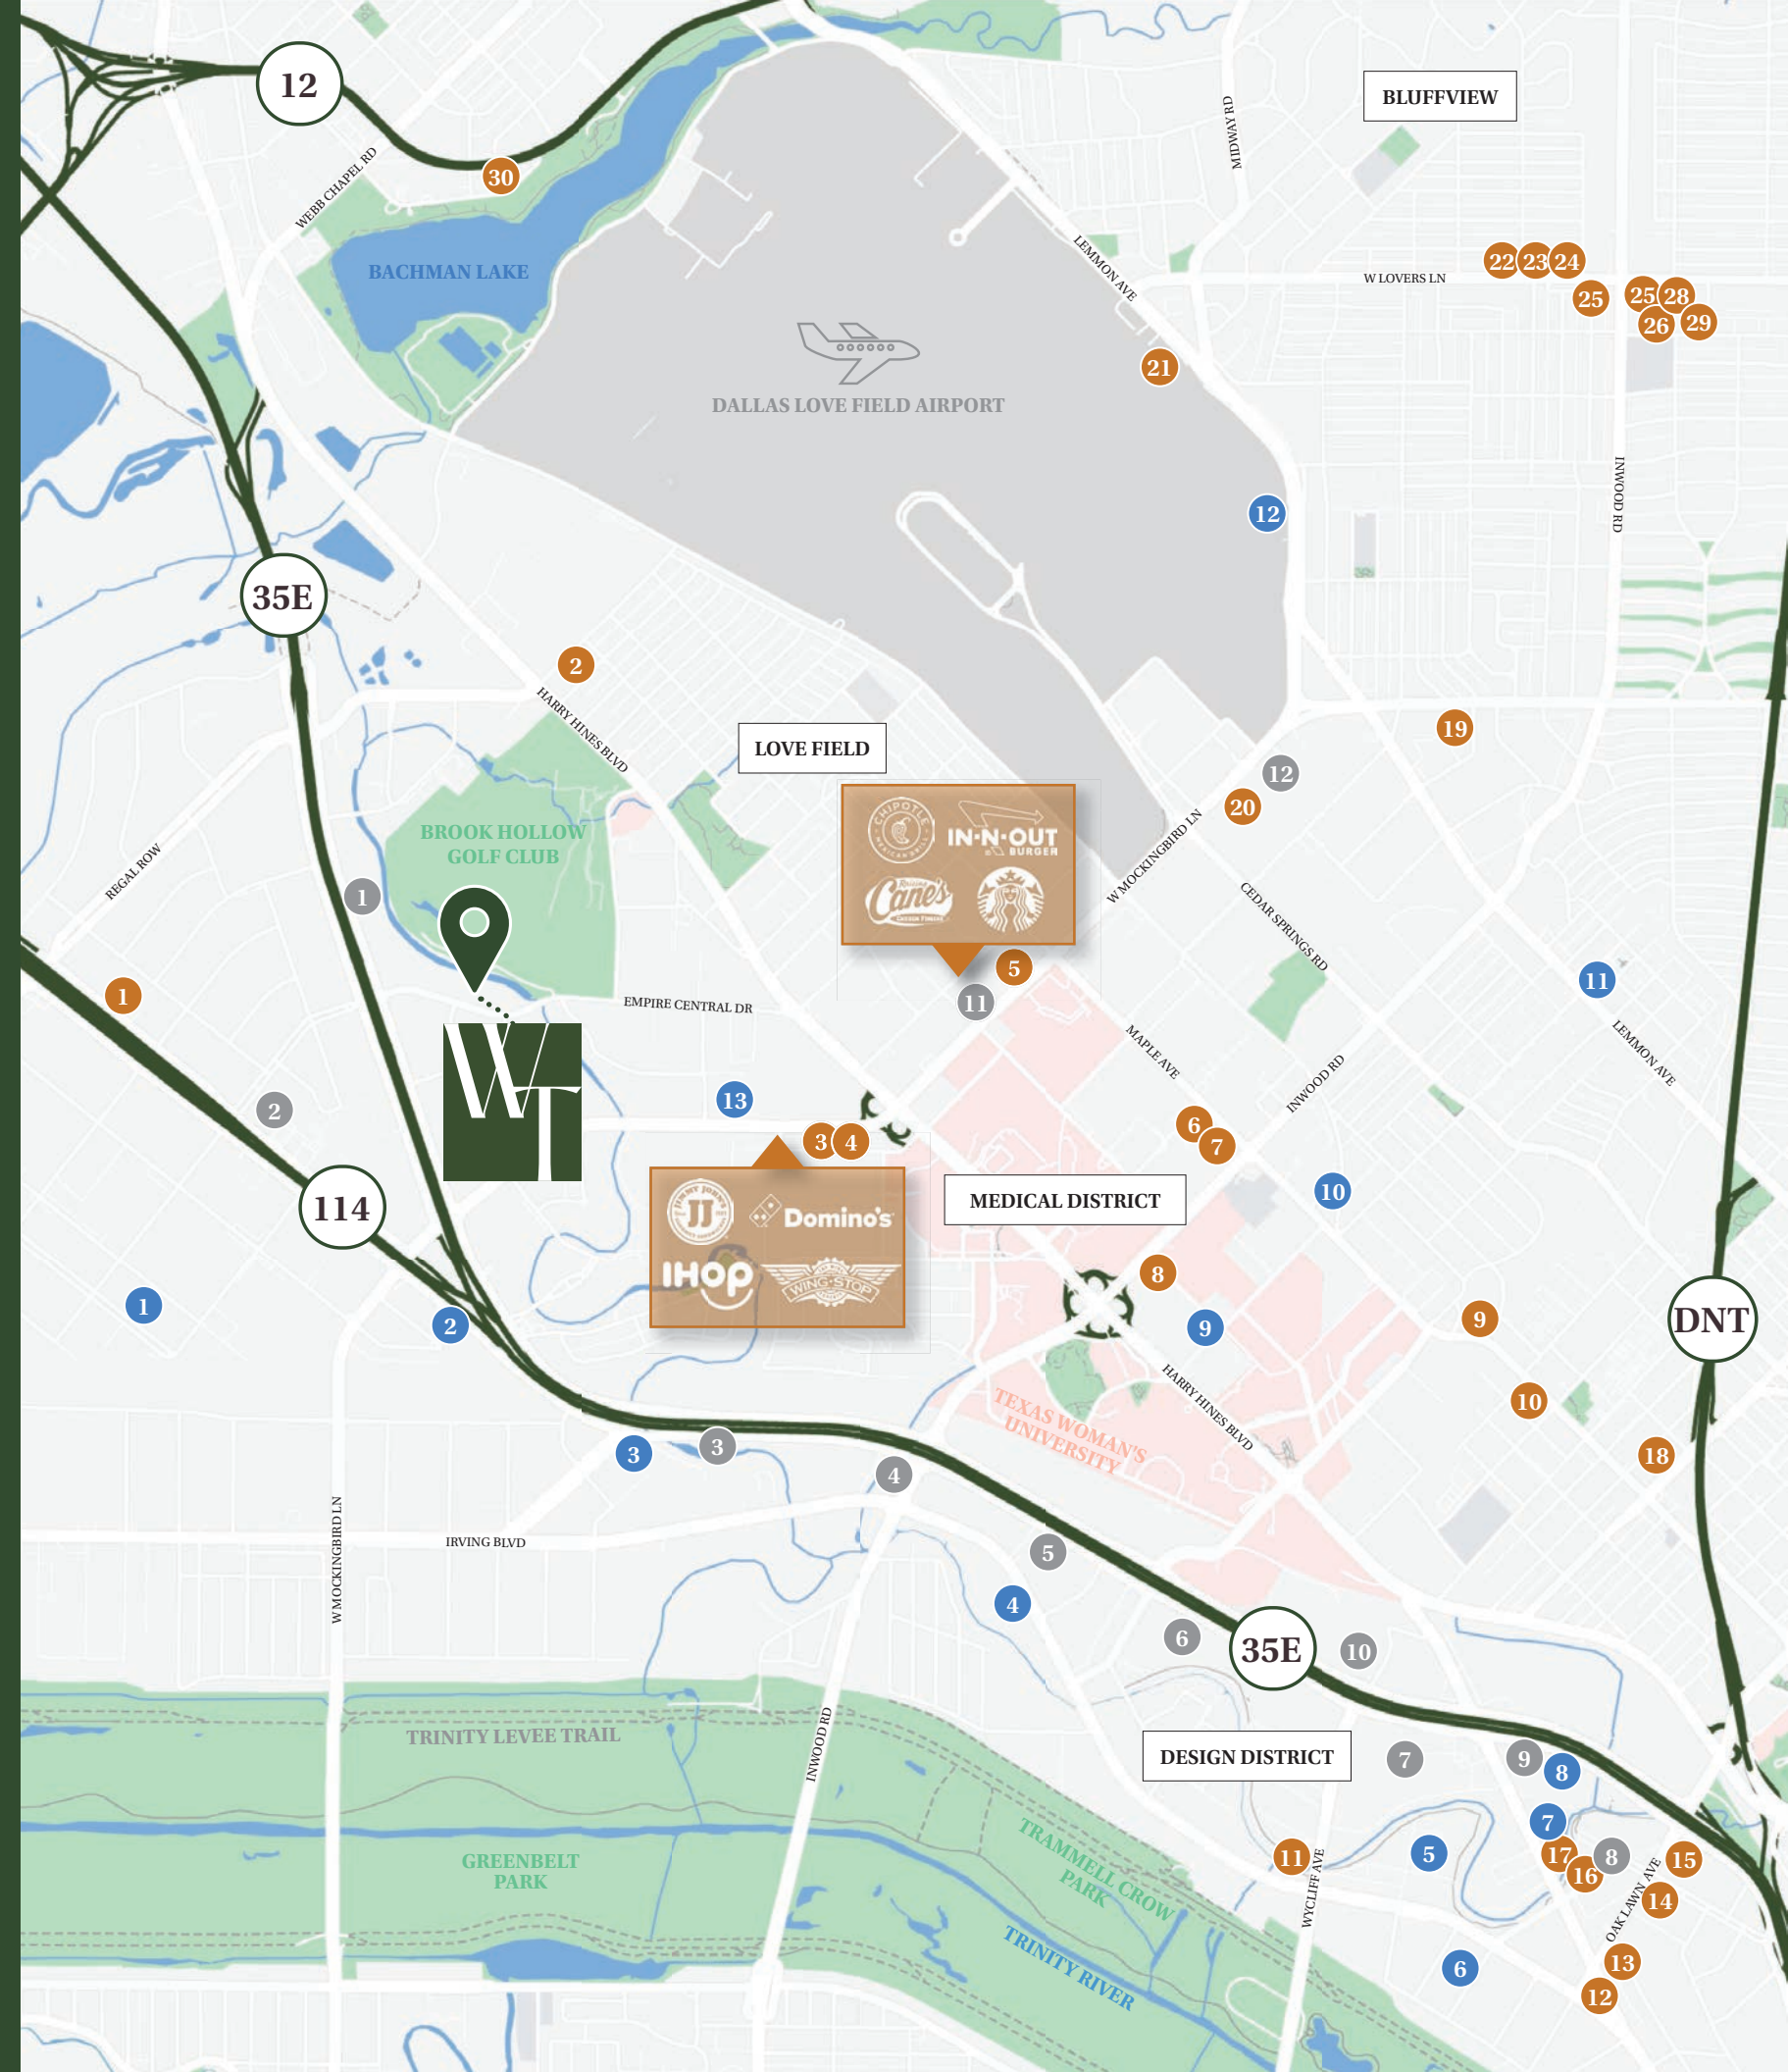

HOTELS

- Wingate by Wyndham
- La Quinta Inn & Suites by Wyndham
- Hampton Inn & Suites
- Comfort Inn & Suites
- Embassy Suites by Hilton
- Dallas Marriott Suites
- Hilton Anatole
- Virgin Hotels Dallas
- Sheraton Suites
- Renaissance Dallas Hotel
- Aloft
- DoubleTree by Hilton

TO DO

- New Artisan Distillery
- Outfit Brewing
- Community Beer Co.
- Cidercade Dallas
- Peticolas Brewing Company Taproom
- Bowlounge
- Ferris Wheelers Backyard and BBQ
- Medieval Times Dinner & Tournament
- The Grapevine Bar
- Celestial Beerworks
- The Ivy Tavern
- Frontiers of Flight Museum
- DFW Gun Range and Academy
- Trinity Levee Trail
- Greenbelt Park
- Trammell Crow Park

PREMIER LOCATION NEAR LOVE FIELD & THE MEDICAL DISTRICT

Conveniently placed between Love Field and Dallas' Southwestern Medical District, Woodview Tower provides close proximity and seamless accessibility to the city's most prominent neighborhoods, airports, and well-known destinations.

GET TO WHERE YOU NEED TO BE

10 MIN

Dallas Love Field
Airport

10 MIN

Design District

15 MIN

Dallas CBD

15 MIN