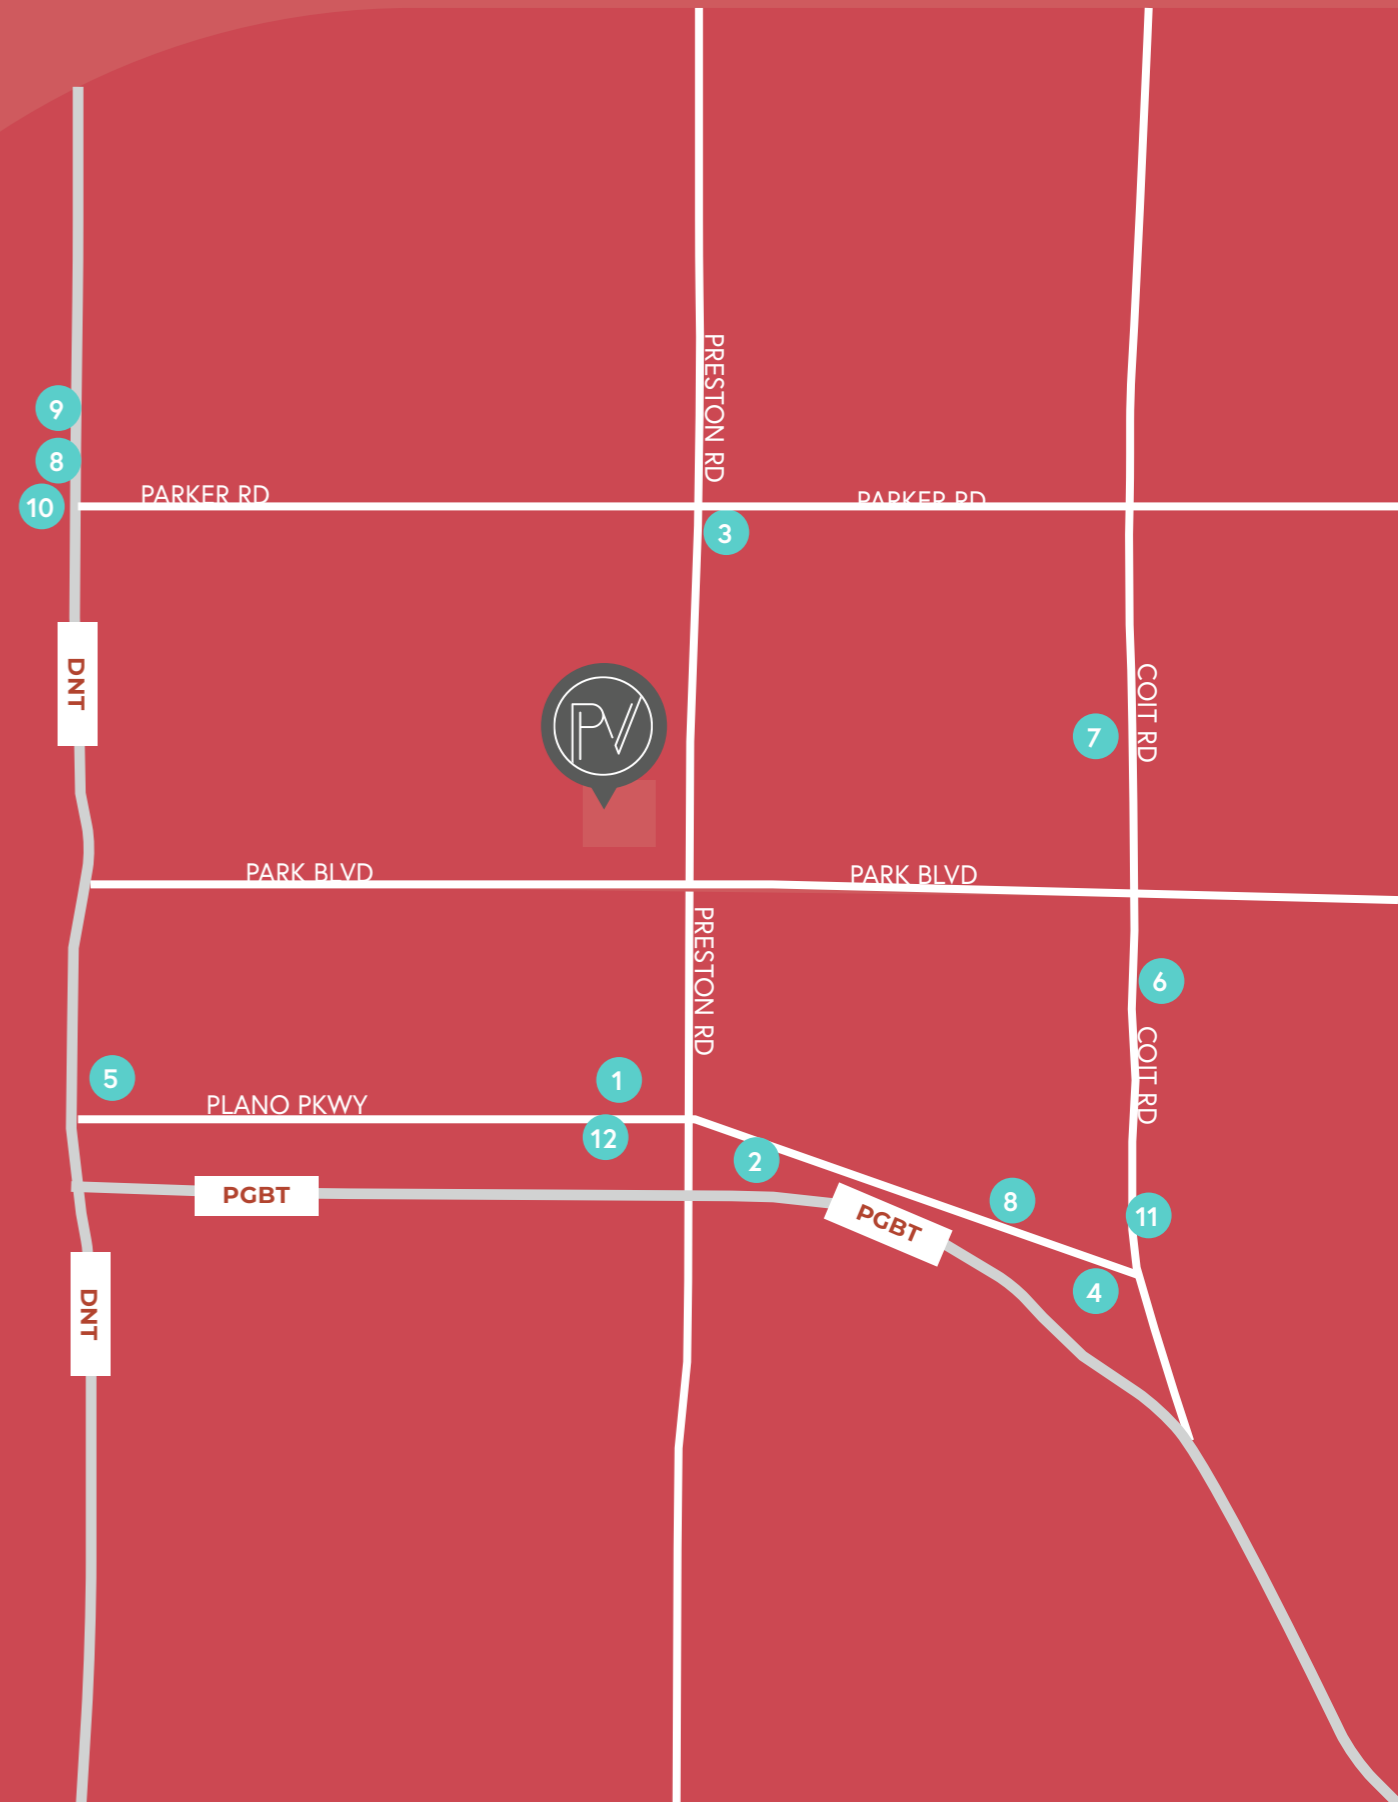

PARKER RD

H-E-B

PRESTON RD

SPRING CREEK PKWY

CARPENTER PARK

COIT RD

PARK BLVD

● RESTAURANTS

- Shake Shack
- Velvet Taco
- Bellagreen
- Original ChopShop
- Nekter Juice Bar
- Blue Goose Cantina
- Katy Trail Ice House Outpost
- Meso Maya Comida y Copas
- CAVA
- Salata
- Chick-fil-A
- Goat & Vine Restaurant + Winery
- Dave's Hot Chicken
- Starbucks
- Snooze, an A.M. Eatery
- Steve Fields Steakhouse
- Pie Tap Pizza Workshop + Bar
- Campisi's
- Taverna Rossa
- Bread Winners Cafe & Bakery
- Mi Cocina
- Snappy Salads

● RETAIL & HOTELS

- Trader Joe's
- Whole Foods Market
- Market Street
- Target
- H-E-B
- Costco Wholesale
- The Home Depot
- Residence Inn by Marriott
- TownePlace Suites by Marriott
- Homewood Suites by Hilton

IN THE HEART OF PLANO'S MEDICAL DISTRICT

- 1 Prime Care Medical Center
- 2 Baylor Scott and White Medical Center
- 3 Metroplex Medical Centre Plano
- 4 West Plano Medical Associates
- 5 Meredith Medical Plaza
- 6 Medical City Plano
- 7 Prima Medical Clinic
- 8 West Plano Medical Center
- 9 Texas Health Center for Diagnostic & Surgery
- 10 Texas Health Presbyterian Hospital Plano
- 11 Medical Associates of Plano
- 12 North Texas Medical Specialists