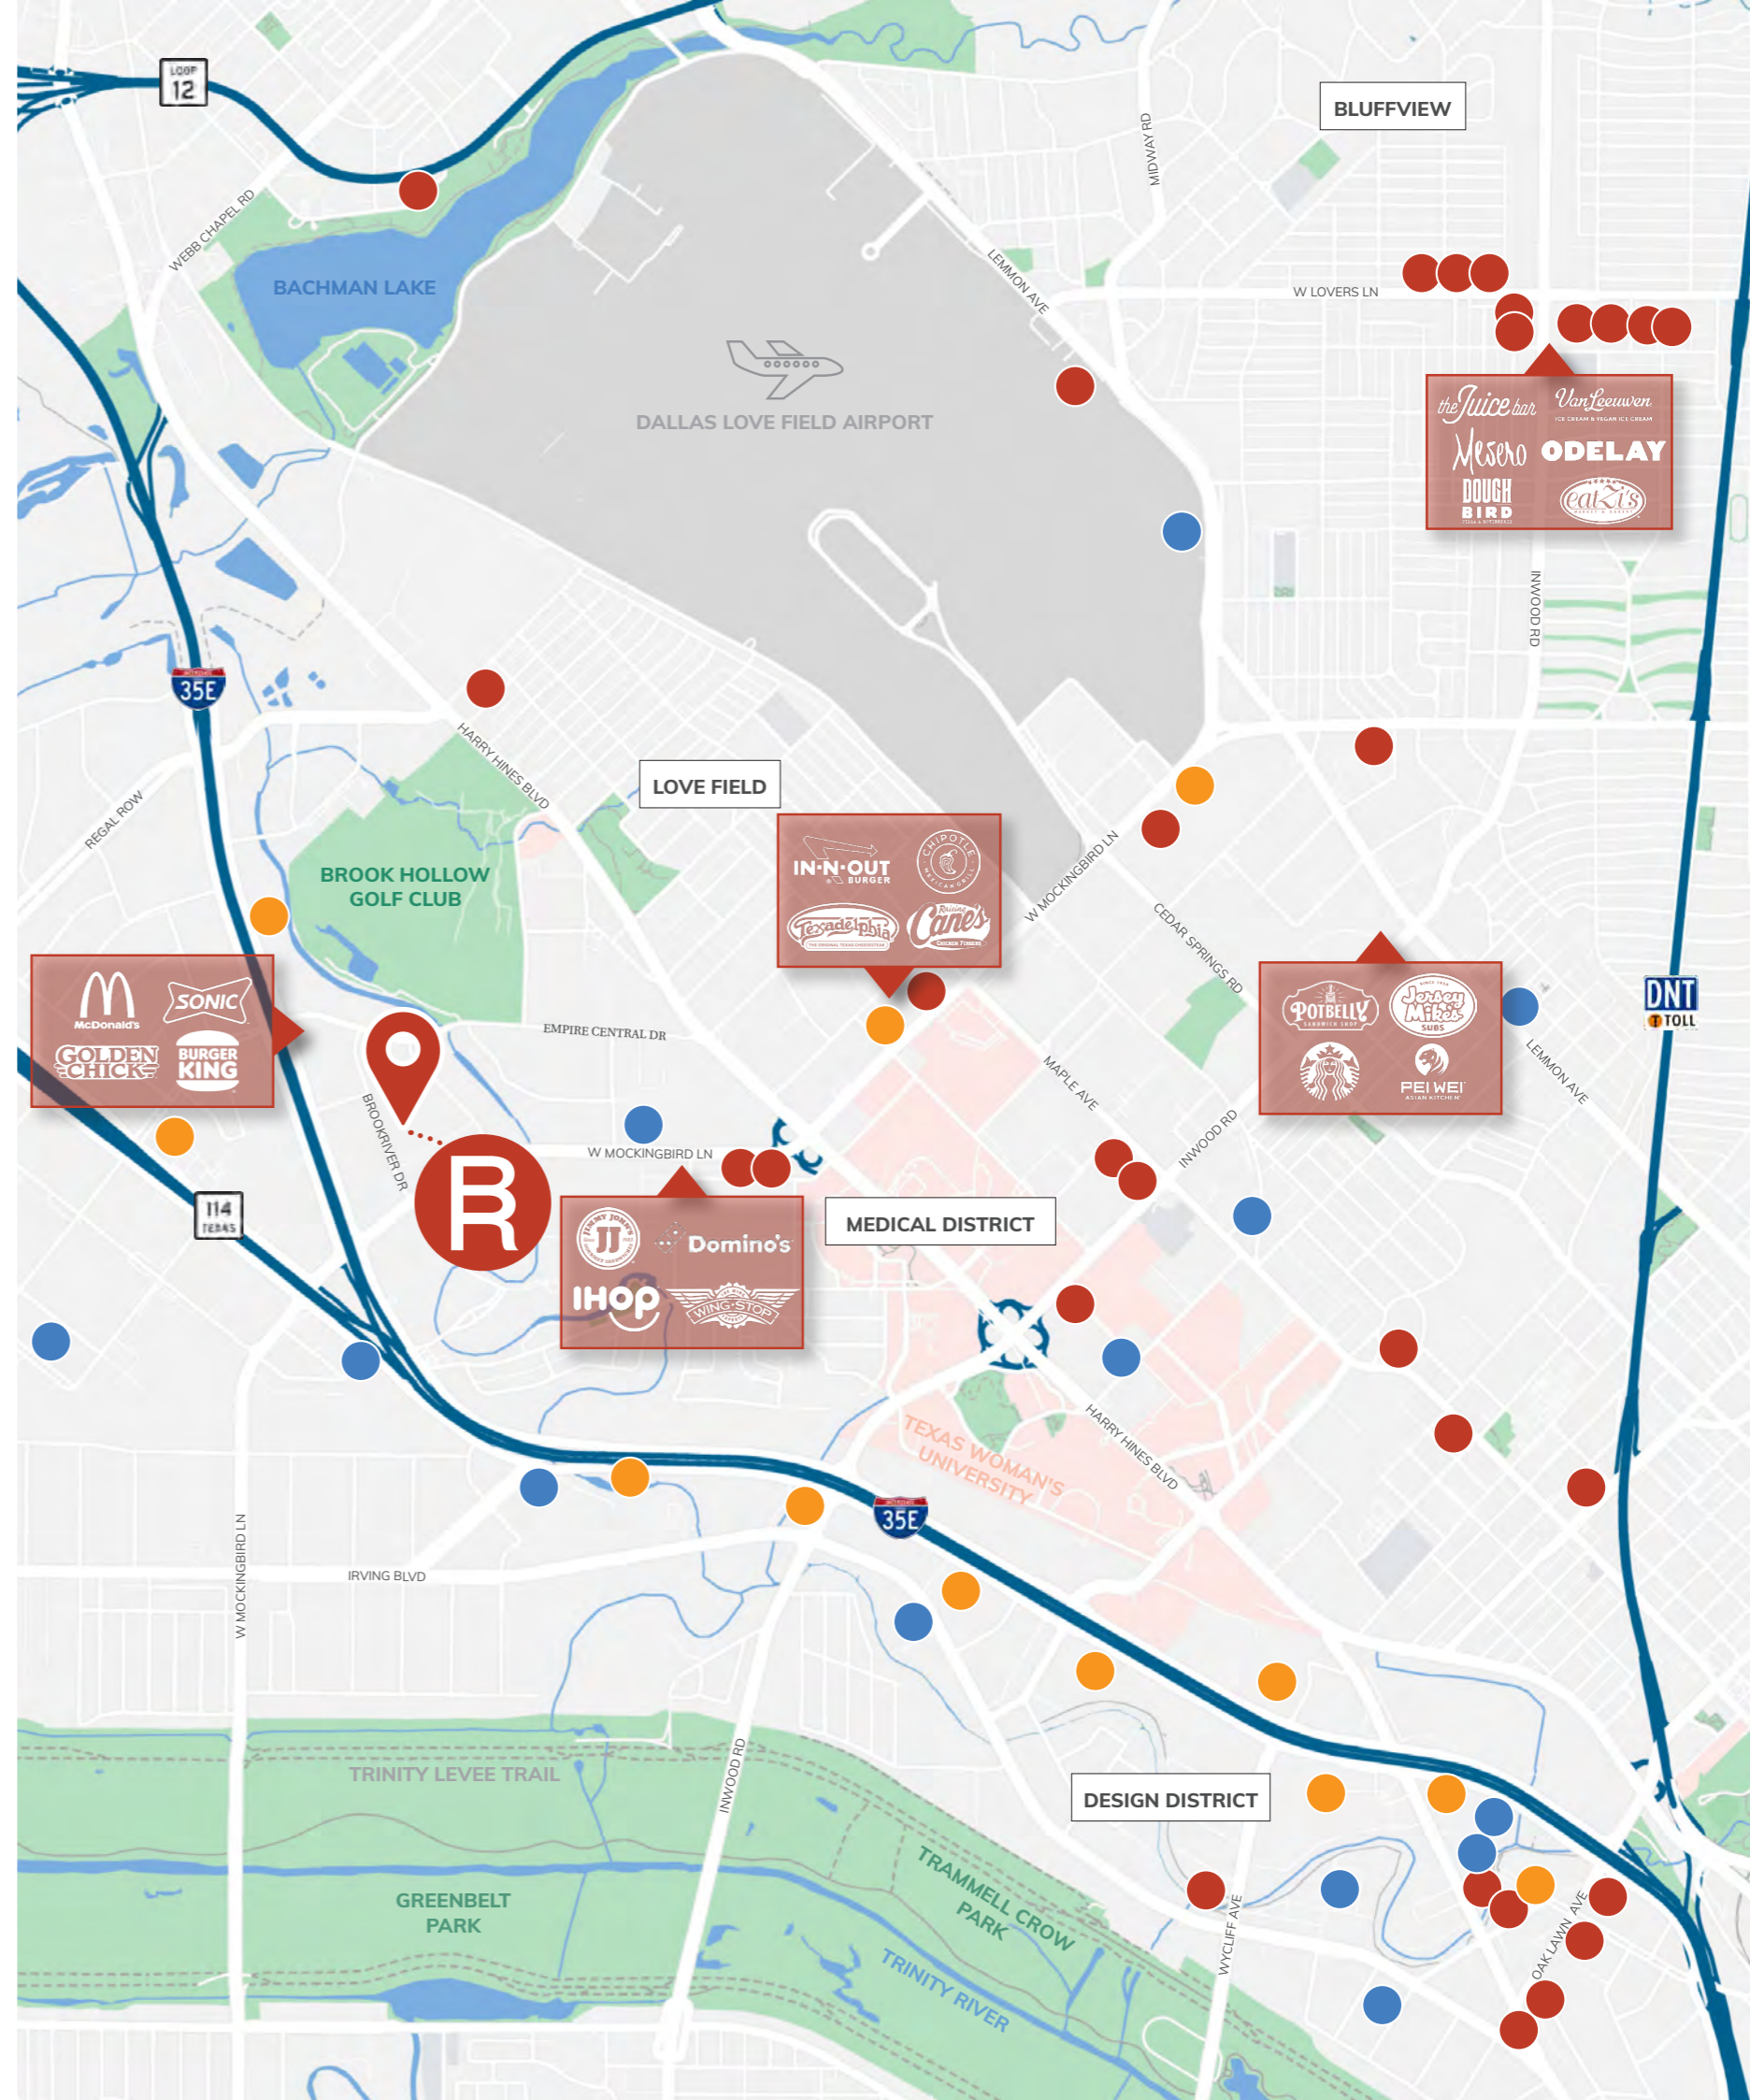

8150 - 8200 Brookriver Dr | Dallas, TX

BROOKRIVER

NORTH & SOUTH

BROOKRIVER

NORTH & SOUTH

Brookriver North & South conveniently sit between Mockingbird Lane and Empire Central Drive, offering a prime location near the Medical District and Love Field.

1. Blue's Burgers
2. Bread Winners Cafe & Bakery
3. Carbone
4. Delucca Gaucho Pizza & Wine
5. Derby Restaurant Dallas
6. Drake's Hollywood
7. Dunston's Steakhouse
8. Flower Child
9. Fuzzy's Taco Shop
10. Heim Barbecue
11. José
12. Lovers Seafood & Market
13. Maple & Motor
14. Maple Landing
15. Mesero
16. Neighborhood Services
17. Oishii Sushi
18. Ojeda's
19. On Rotation Brewery & Kitchen
20. Rise Soufflé
21. Rodeo Goat
22. Slow Bone BBQ
23. Smokey John's Bar-B-Que & Home Cooking
24. Social Pie
25. Sonny Bryan's Smokehouse
26. Texadelphia
27. The Charles
28. The Mexican
29. Tipico's
30. Town Hearth

PRIME LOCATION NEAR THE MEDICAL DISTRICT & LOVE FIELD

Brookriver North & South ensures a seamless officing experience for tenants, offering an optimal location for tenants to access various areas of the bustling DFW Metroplex with ease.

2 MIN

Medical District

8 MIN

Dallas Love Field Airport

10 MIN

Design District

10 MIN

Dallas CBD