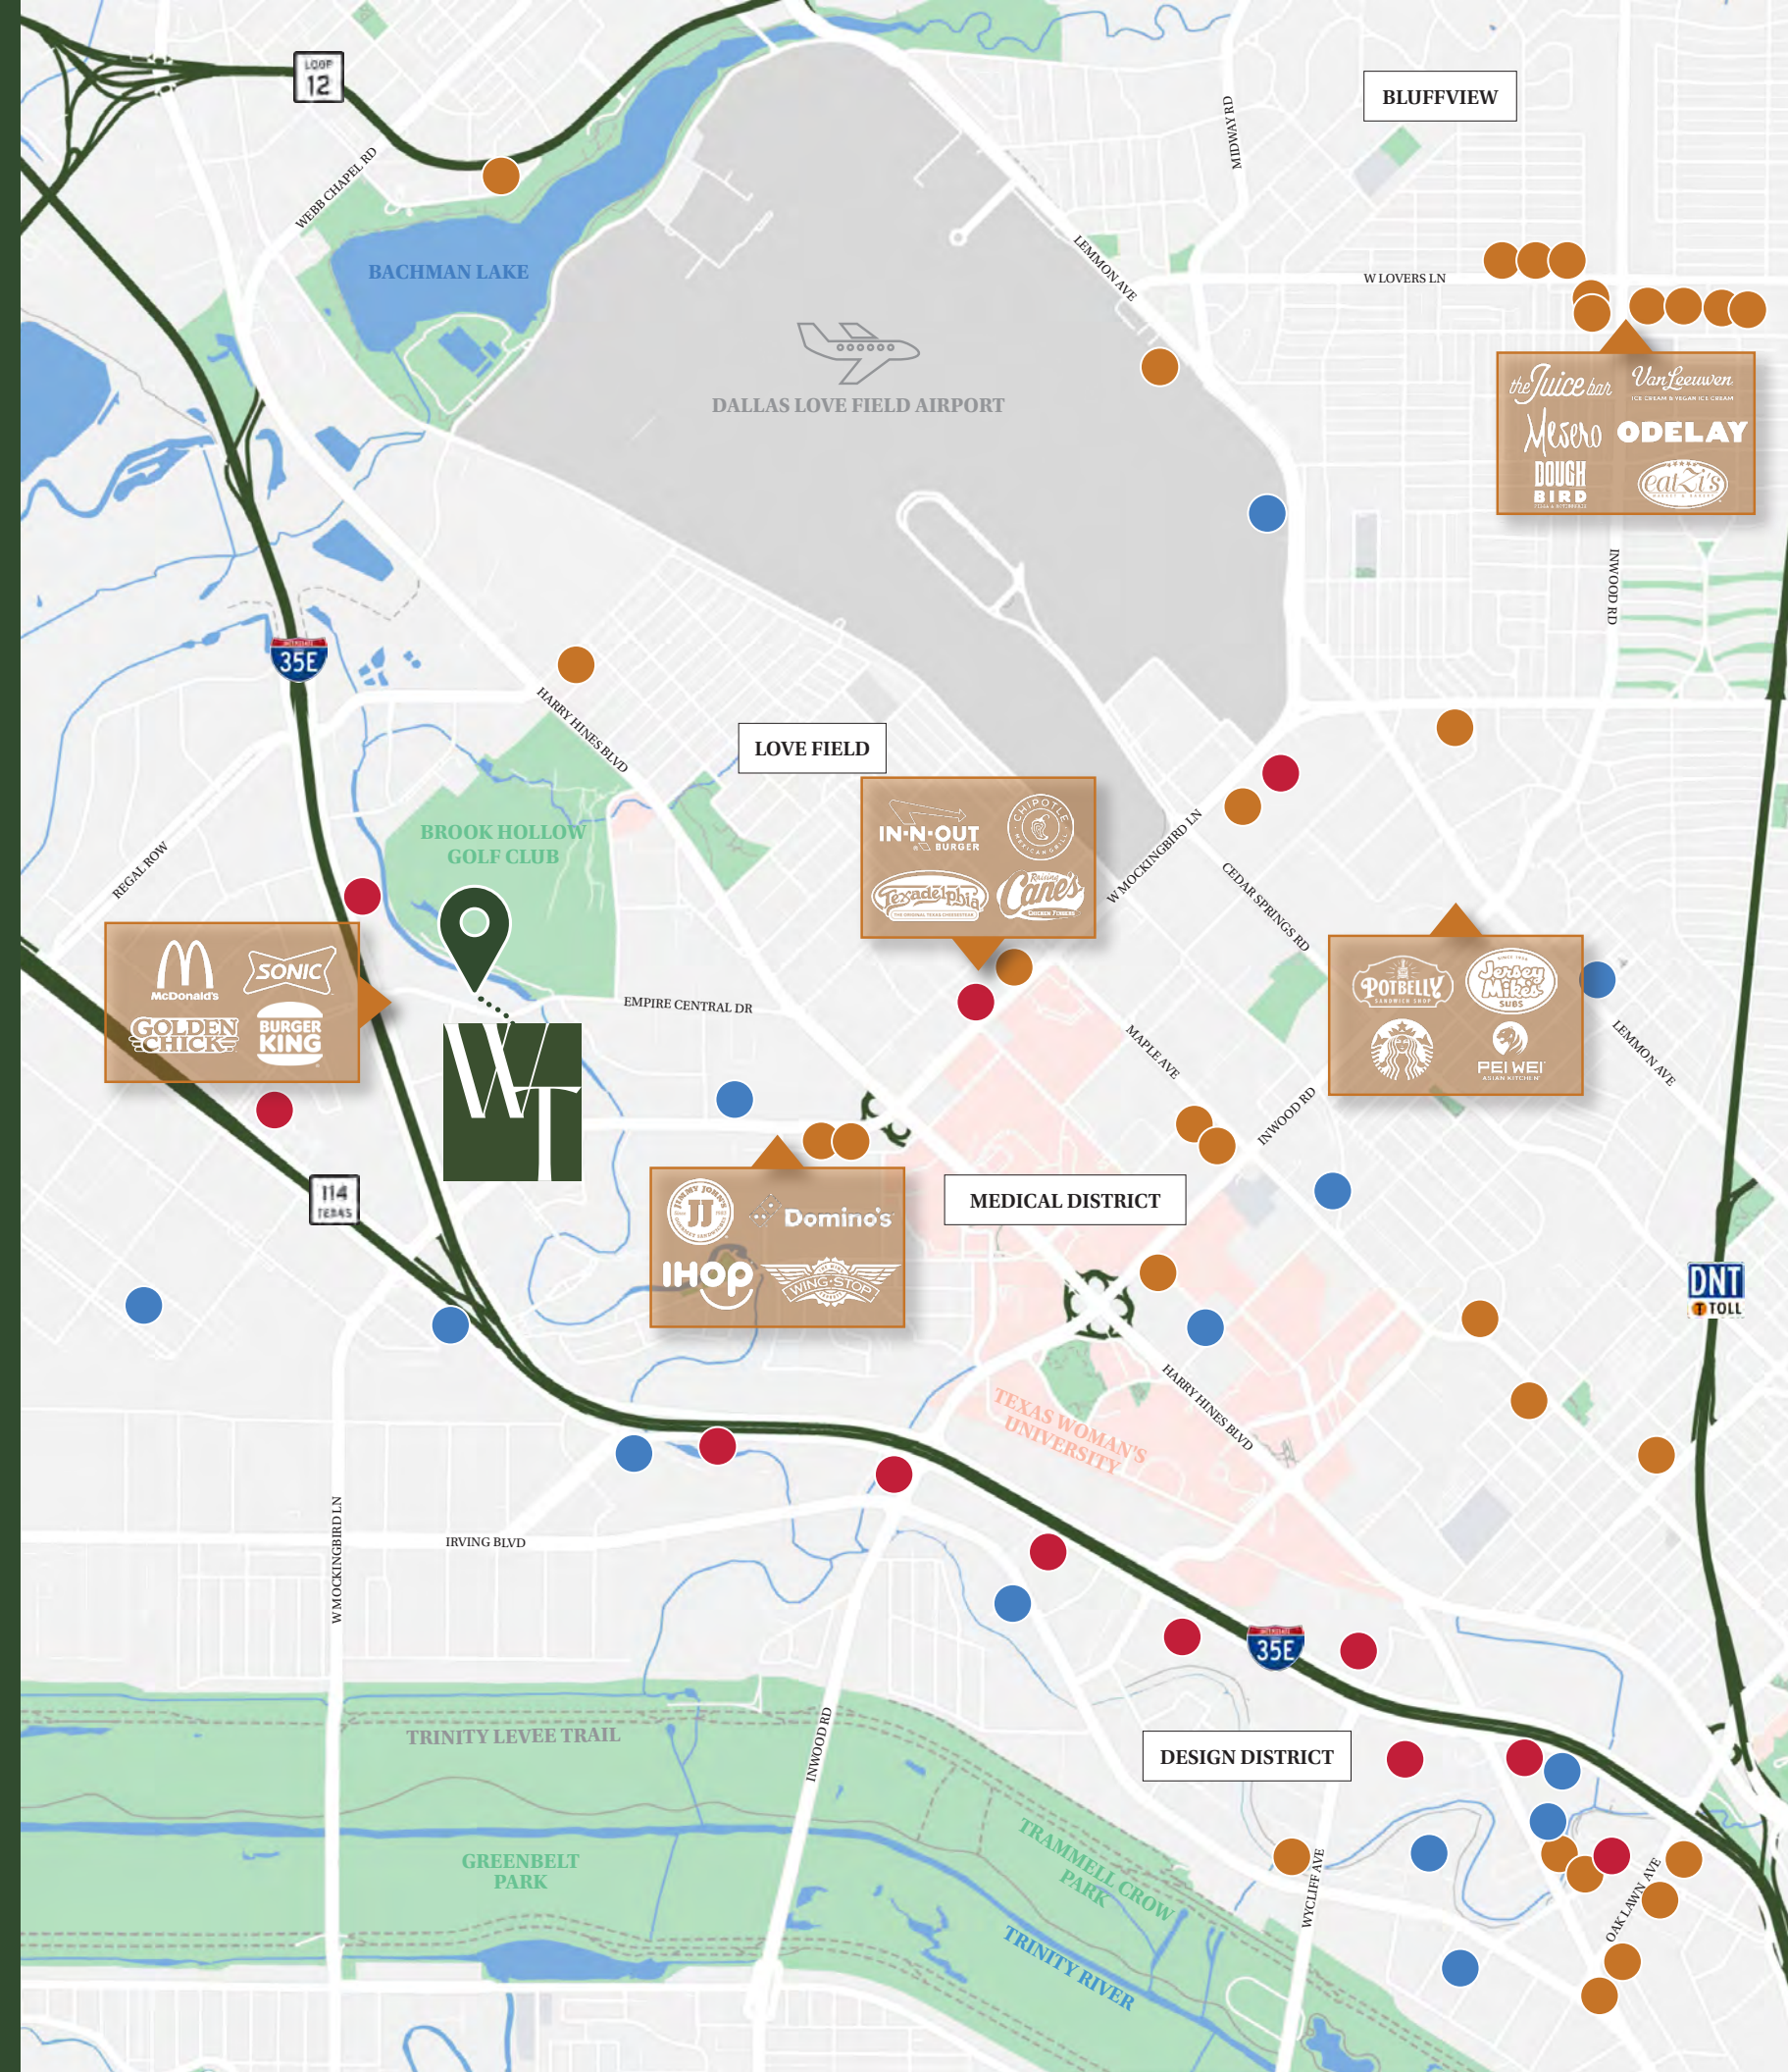

GRAB & GO

BUILDING AMENITIES

40-PERSON CONFERENCE CENTER

MOVE-IN READY SPEC SUITES

NEARBY AMENITIES

RESTAURANTS

1. Blue's Burgers
2. Bread Winners Cafe & Bakery
3. Carbone
4. Delucca Gaucho Pizza & Wine
5. Derby Restaurant Dallas
6. Drake's Hollywood
7. Dunston's Steakhouse
8. Flower Child
9. Fuzzy's Taco Shop
10. Heim Barbecue
11. José
12. Lovers Seafood & Market
13. Maple & Motor
14. Maple Landing
15. Mesero
16. Neighborhood Services
17. Oishii Sushi
18. Ojeda's
19. On Rotation Brewery & Kitchen
20. Rise Soufflé
21. Rodeo Goat
22. Slow Bone BBQ
23. Smokey John's Bar-B-Que & Home Cooking
24. Social Pie
25. Sonny Bryan's Smokehouse
26. Texadelphia
27. The Charles
28. The Mexican
29. Tipico's
30. Town Hearth

TO DO

1. Bowlounge
2. Celestial Beerworks
3. Cidercade Dallas
4. Community Beer Co.
5. DFW Gun Range and Academy
6. Ferris Wheelers Backyard and BBQ
7. Frontiers of Flight Museum
8. Greenbelt Park
9. Medieval Times Dinner & Tournament
10. New Artisan Distillery
11. Outfit Brewing
12. Peticolas Brewing Company Taproom
13. The Grapevine Bar
14. The Ivy Tavern
15. Trammell Crow Park
16. Trinity Levee Trail

PREMIER LOCATION NEAR LOVE FIELD & THE MEDICAL DISTRICT

Conveniently placed between Love Field and Dallas' Southwestern Medical District, Woodview Tower provides close proximity and seamless accessibility to the city's most prominent neighborhoods, airports, and well-known destinations.

GET TO WHERE YOU NEED TO BE

2 MIN

Medical District

8 MIN

Dallas Love Field
Airport

10 MIN

Design District

10 MIN