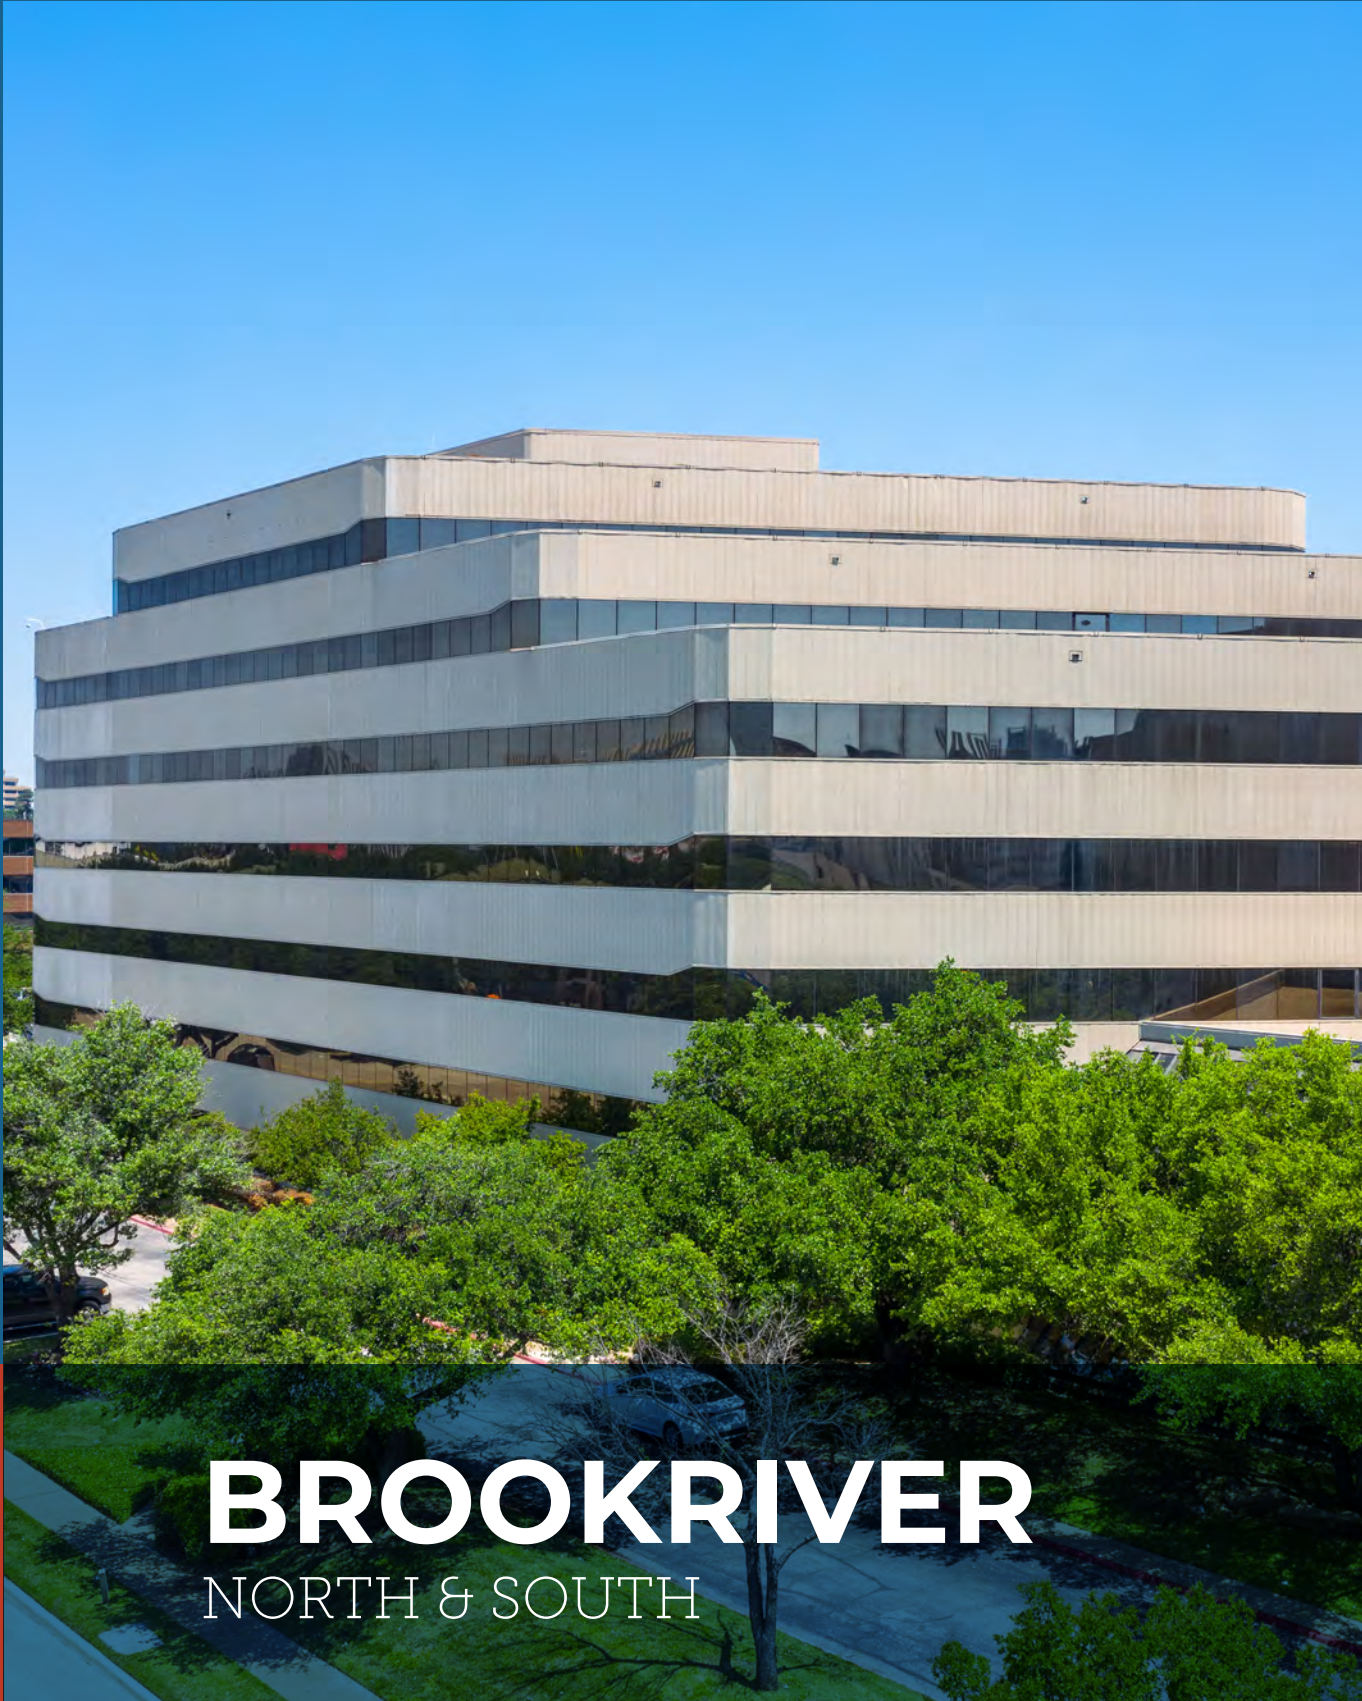

8150 - 8200 Brookriver Dr | Dallas, TX

# BROOKRIVER

NORTH & SOUTH

## NORTH & SOUTH

Brookriver North & South conveniently sit between Mockingbird Lane and Empire Central Drive, offering a prime location near the Medical District and Love Field.

The two interconnected towers provide immediate access to Stemmons Freeway, allowing tenants to effortlessly reach prominent destinations, airports, and reputable neighborhoods in Dallas.