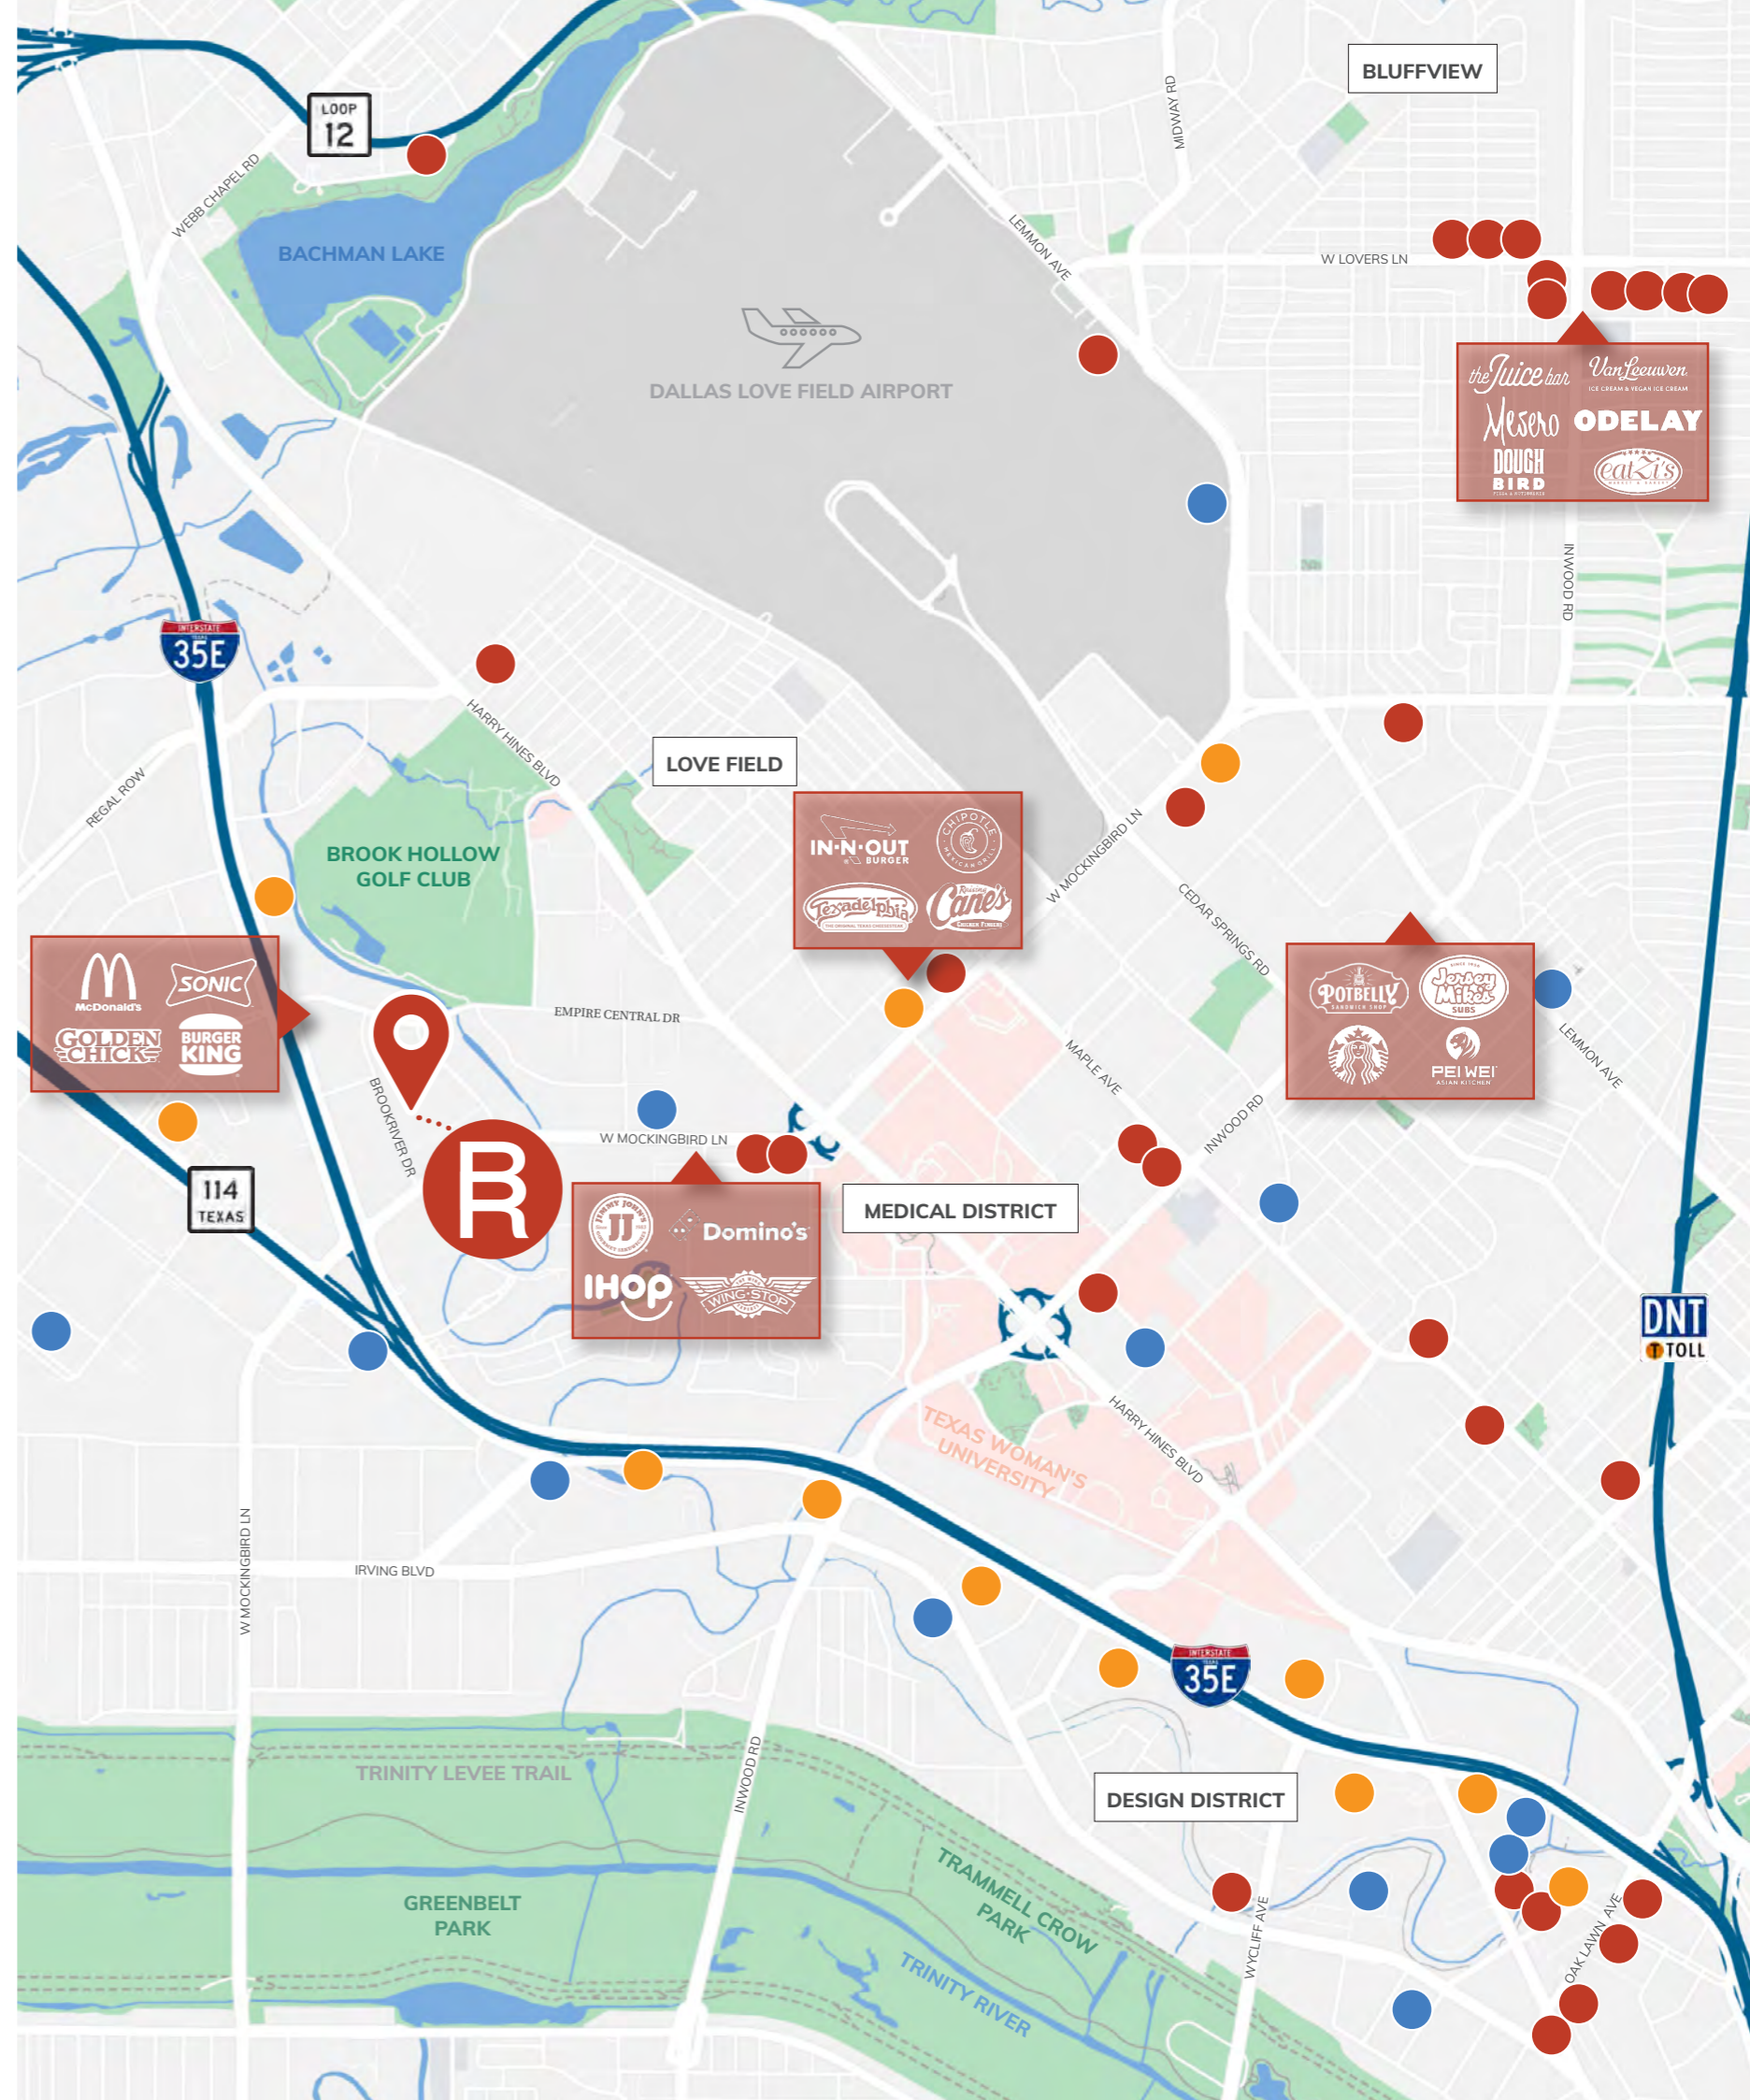

# NEARBY AMENITIES

## RESTAURANTS

1. Blue's Burgers
2. Bread Winners Cafe & Bakery
3. Carbone
4. Delucca Gaucho Pizza & Wine
5. Derby Restaurant Dallas
6. Drake's Hollywood
7. Dunston's Steakhouse
8. Flower Child
9. Fuzzy's Taco Shop
10. Heim Barbecue
11. José
12. Lovers Seafood & Market
13. Maple & Motor
14. Maple Landing
15. Mesero
16. Neighborhood Services
17. Oishii Sushi
18. Ojeda's
19. On Rotation Brewery & Kitchen
20. Rise Soufflé
21. Rodeo Goat
22. Slow Bone BBQ
23. Smokey John's Bar-B-Que & Home Cooking
24. Social Pie
25. Sonny Bryan's Smokehouse
26. Texadelphia
27. The Charles
28. The Mexican
29. Tipico's
30. Town Hearth

## HOTELS

1. Aloft
2. Comfort Inn & Suites
3. Dallas Marriott Suites
4. DoubleTree by Hilton
5. Embassy Suites by Hilton
6. Hampton Inn & Suites
7. Hilton Anatole
8. La Quinta Inn & Suites by Wyndham
9. Renaissance Dallas Hotel
10. Sheraton Suites
11. Virgin Hotels Dallas
12. Wingate by Wyndham

## TO DO

1. Bowlounge
2. Celestial Beerworks
3. Cidercade Dallas
4. Community Beer Co.
5. DFW Gun Range and Academy
6. Ferris Wheelers Backyard and BBQ
7. Frontiers of Flight Museum
8. Greenbelt Park
9. Medieval Times Dinner & Tournament
10. New Artisan Distillery
11. Outfit Brewing
12. Peticolas Brewing Company Taproom
13. The Grapevine Bar
14. The Ivy Tavern
15. Trammell Crow Park
16. Trinity Levee Trail