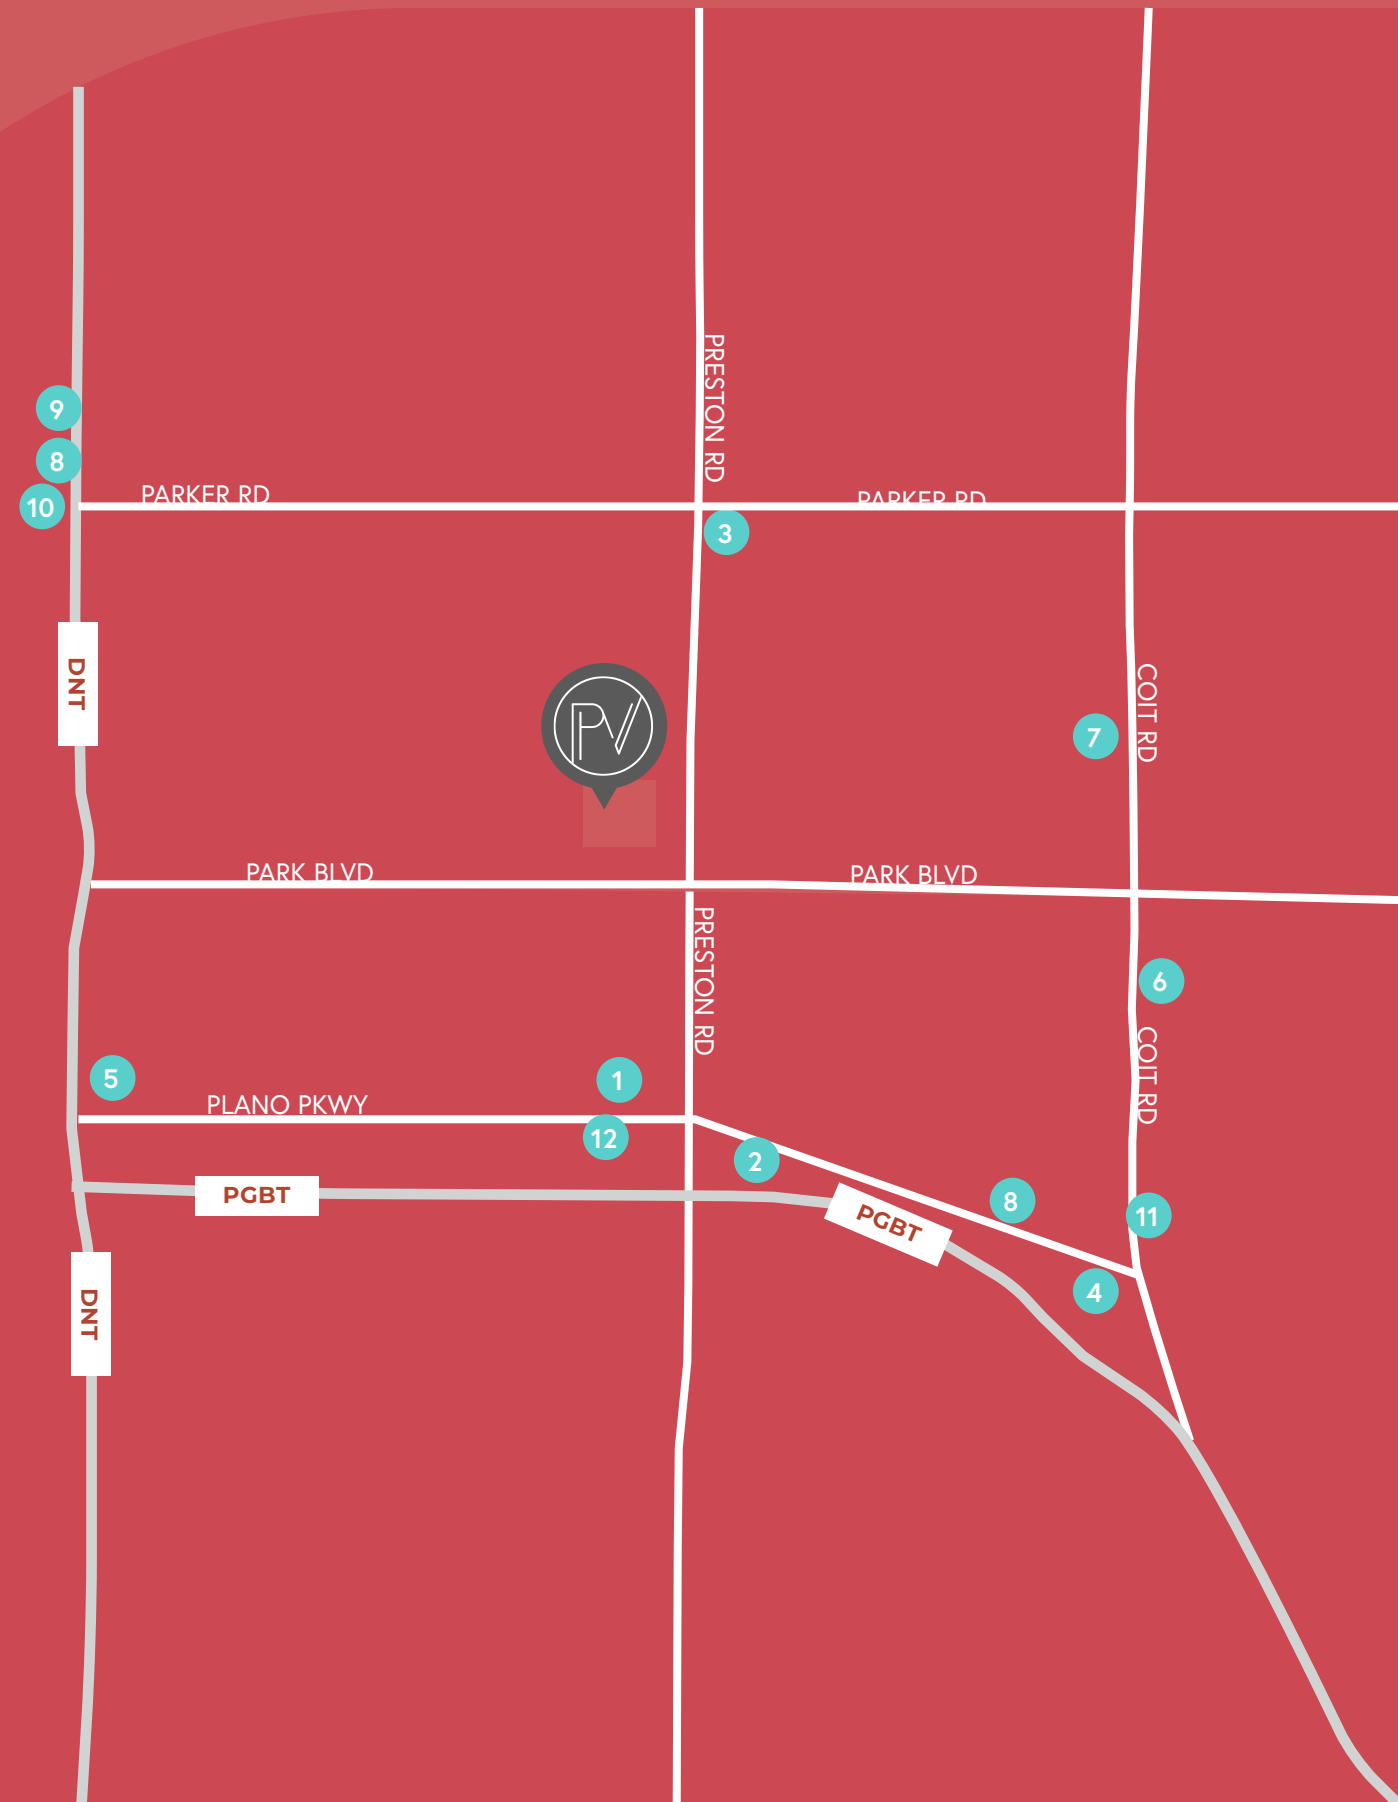

H-E-B

PARKER RD

PRESTON RD

PV

SPRING CREEK PKWY

CARPENTER PARK

COIT RD

PARK BLVD

● RESTAURANTS

- Shake Shack
- Velvet Taco
- Bellagreen
- Original ChopShop
- Nekter Juice Bar
- Blue Goose Cantina
- Katy Trail Ice House Outpost
- Meso Maya Comida y Copas
- CAVA
- Salata
- Chick-fil-A
- Goat & Vine Restaurant + Winery
- Dave's Hot Chicken
- Starbucks
- Snooze, an A.M. Eatery
- Steve Fields Steakhouse
- Pie Tap Pizza Workshop + Bar
- Campisi's
- Taverna Rossa
- Bread Winners Cafe & Bakery
- Mi Cocina
- Snappy Salads

● RETAIL & HOTELS

- Trader Joe's
- Whole Foods Market
- Market Street
- Target
- H-E-B
- Costco Wholesale
- The Home Depot
- Residence Inn by Marriott
- TownePlace Suites by Marriott
- Homewood Suites by Hilton

IN THE HEART OF PLANO'S MEDICAL DISTRICT

- 1 Prime Care Medical Center
- 2 Baylor Scott and White Medical Center
- 3 Metroplex Medical Centre Plano
- 4 West Plano Medical Associates
- 5 Meredith Medical Plaza
- 6 Medical City Plano
- 7 Prima Medical Clinic
- 8 West Plano Medical Center
- 9 Texas Health Center for Diagnostic & Surgery
- 10 Texas Health Presbyterian Hospital Plano
- 11 Medical Associates of Plano
- 12 North Texas Medical Specialists