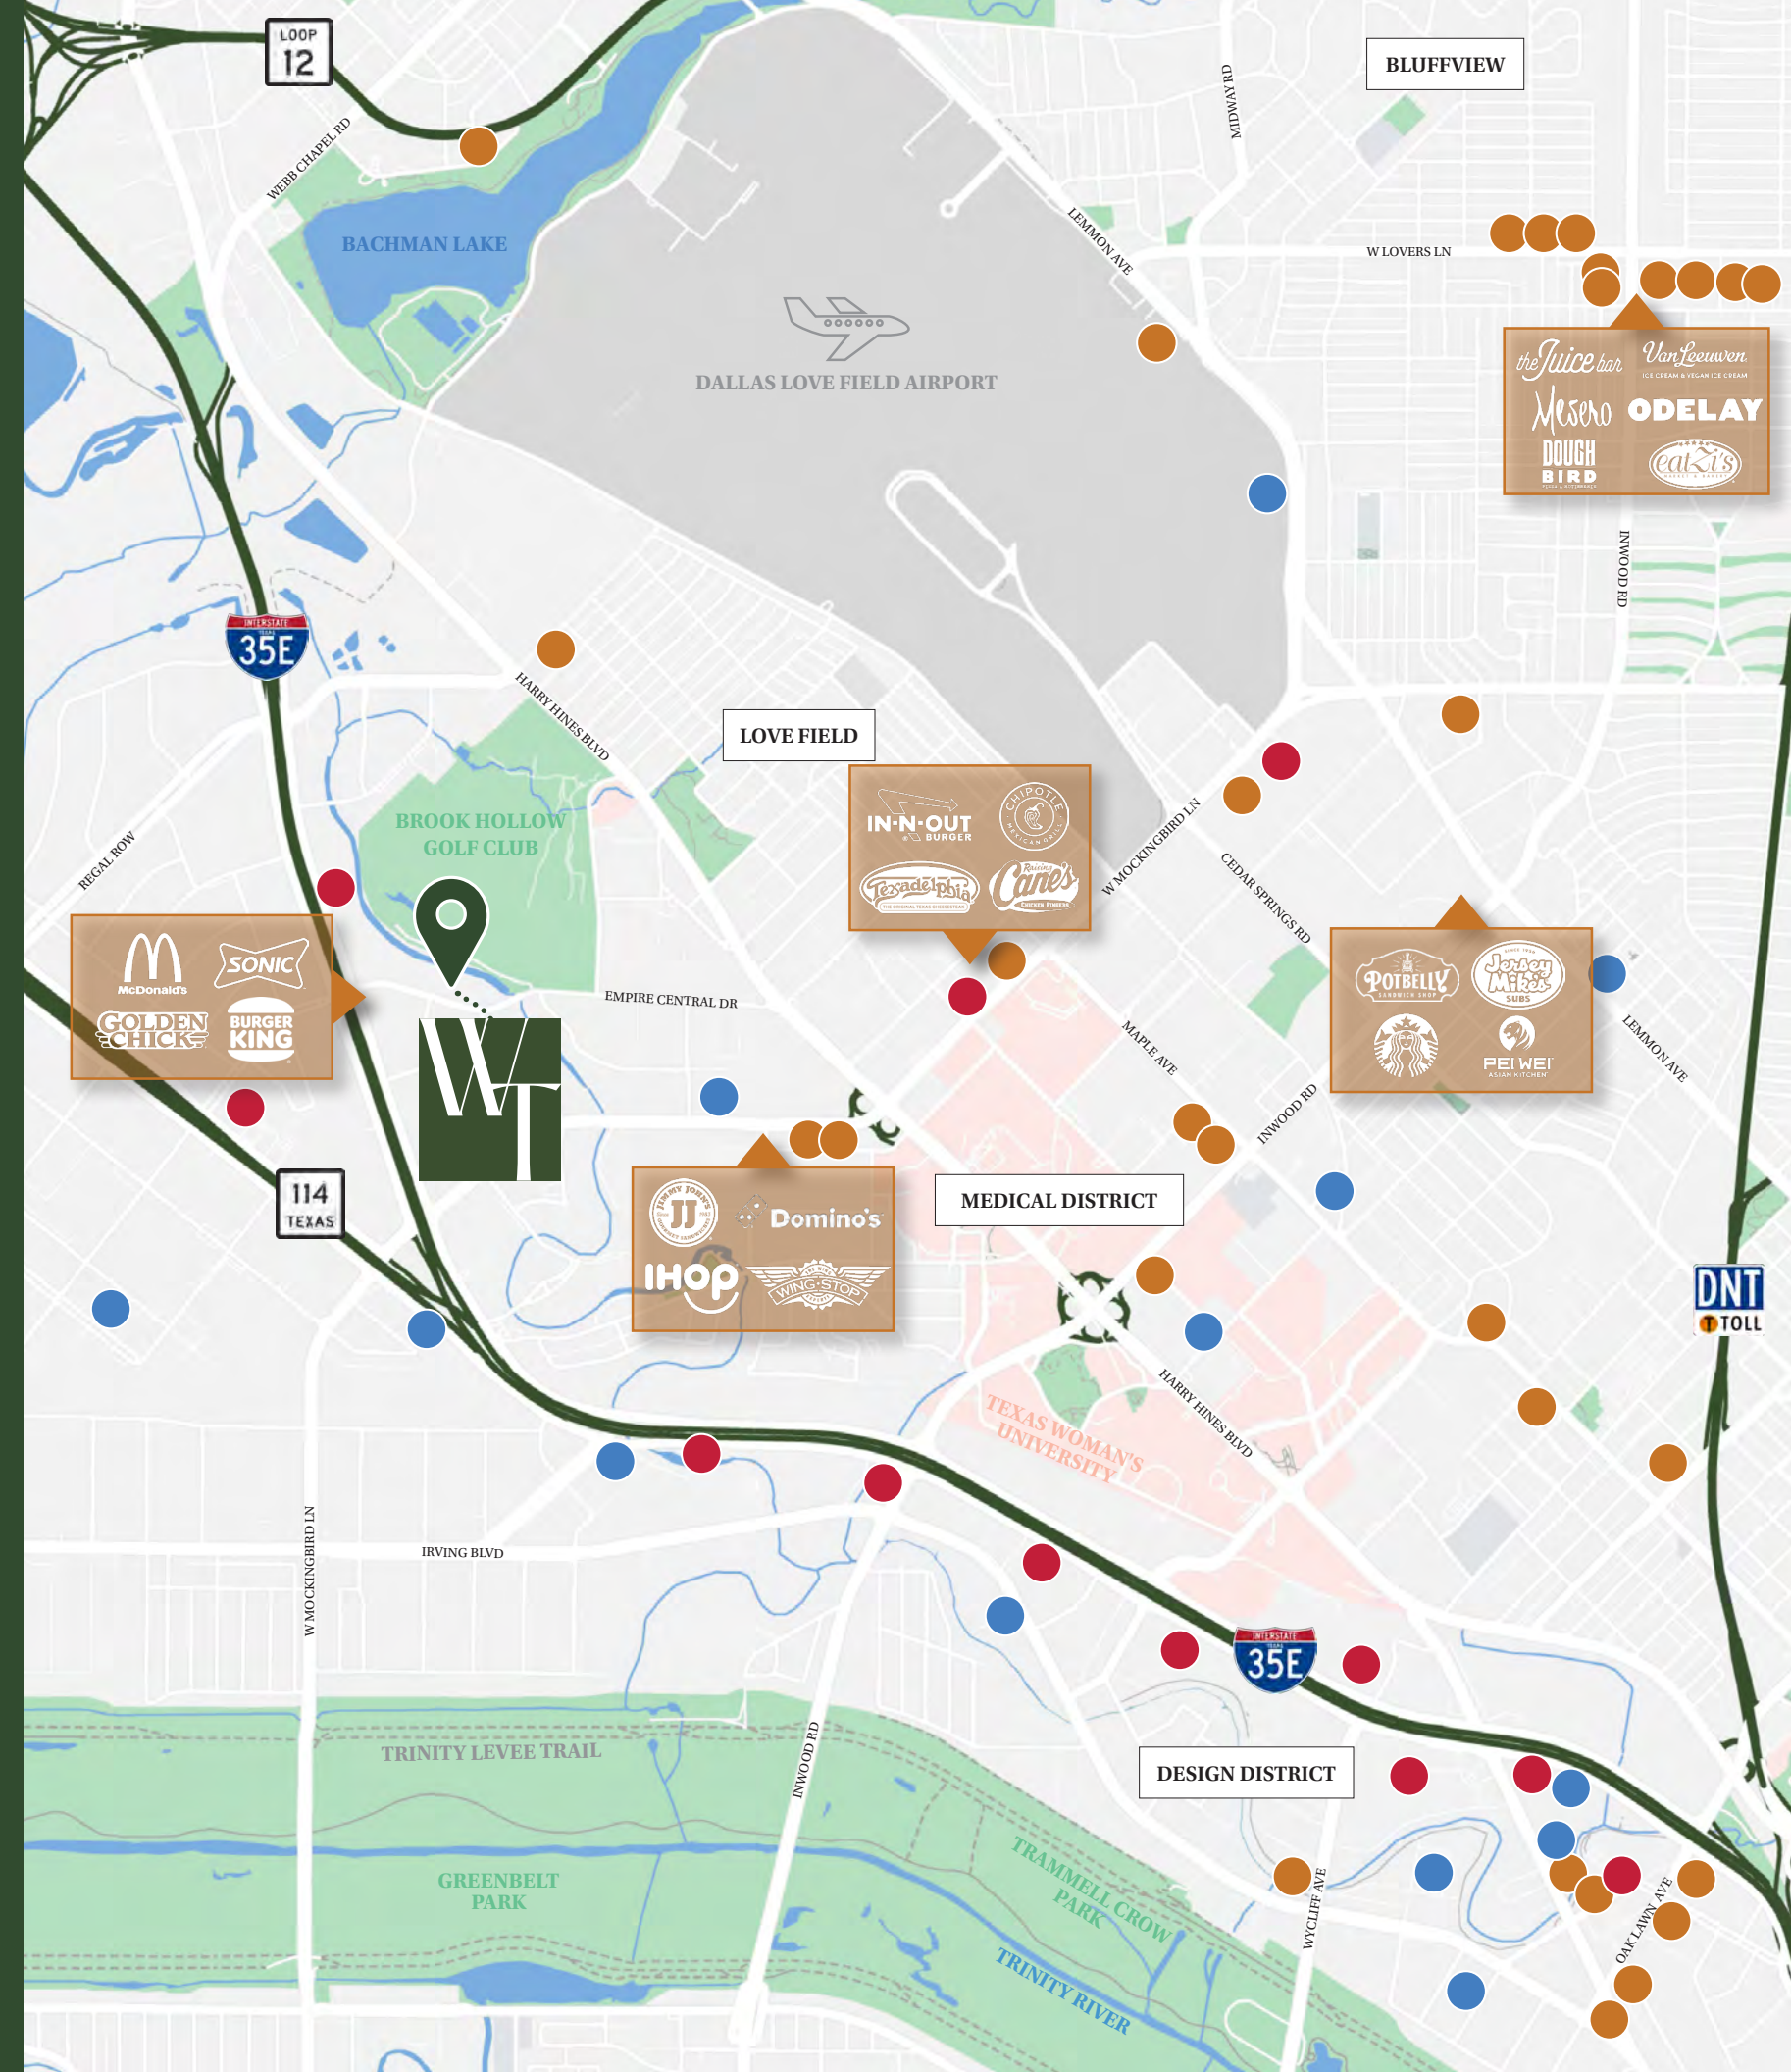

# NEARBY AMENITIES

## RESTAURANTS

1. Blue's Burgers
2. Bread Winners Cafe & Bakery
3. Carbone
4. Delucca Gaucho Pizza & Wine
5. Derby Restaurant Dallas
6. Drake's Hollywood
7. Dunston's Steakhouse
8. Flower Child
9. Fuzzy's Taco Shop
10. Heim Barbecue
11. José
12. Lovers Seafood & Market
13. Maple & Motor
14. Maple Landing
15. Mesero
16. Neighborhood Services
17. Oishii Sushi
18. Ojeda's
19. On Rotation Brewery & Kitchen
20. Rise Soufflé
21. Rodeo Goat
22. Slow Bone BBQ
23. Smokey John's Bar-B-Que & Home Cooking
24. Social Pie
25. Sonny Bryan's Smokehouse
26. Texadelphia
27. The Charles
28. The Mexican
29. Tipico's
30. Town Hearth

## TO DO

1. Bowlounge
2. Celestial Beerworks
3. Cidercade Dallas
4. Community Beer Co.
5. DFW Gun Range and Academy
6. Ferris Wheelers Backyard and BBQ
7. Frontiers of Flight Museum
8. Greenbelt Park
9. Medieval Times Dinner & Tournament
10. New Artisan Distillery
11. Outfit Brewing
12. Peticolas Brewing Company Taproom
13. The Grapevine Bar
14. The Ivy Tavern
15. Trammell Crow Park
16. Trinity Levee Trail

## PREMIER LOCATION NEAR LOVE FIELD & THE MEDICAL DISTRICT

Conveniently placed between Love Field and Dallas' Southwestern Medical District, Woodview Tower provides close proximity and seamless accessibility to the city's most prominent neighborhoods, airports, and well-known destinations.